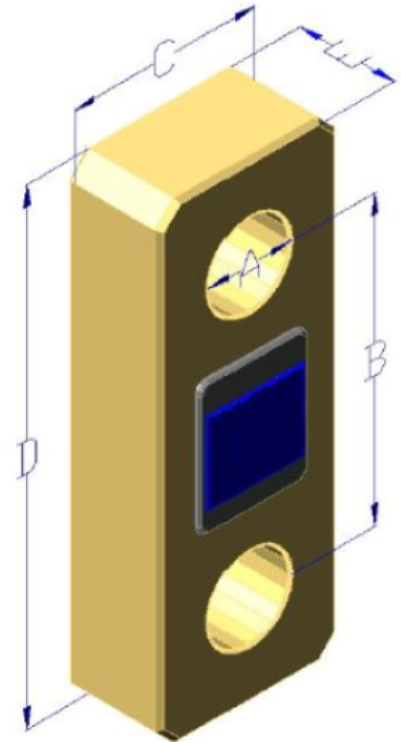

360 Gold Telemetry Load Links

With ALRS2 handset

Our answer to measurement of Tensile load in heavy industrial applications

Features of ALRS2 electronics

- 250 metre range
- Constant peak and actual load continually displayed
- 5 units of measurement, Tn, Kgs, lbs, US Tons, kN
- Internal antenna
- Display light for easy viewing
- Fast update speed
- Simple battery change out
- Optional logging package
- Easy to use

Features of JCM Gold telemetry load links

- Full O-ring sealing
- Lightweight aerospace aluminium
- Flush covers
- Full traceable calibration
- Temperature compensated
- 360° radio output
- Units available from 2.5 to 500 Tonne
- 1 year battery life option on load link

360 gold Telemetry Load Links

Our answer to measurement of tensile load in heavy industrial applications

MODEL	CAPACITY Tonne (Metric)	A	B	C	D	E	WEIGHT
		mm	mm	mm	mm	mm	Kg
		in	in	in	in	in	Lb
JCM-5LC	5	26	226	130	293	39	2.6
		1.02	8.90	5.12	11.54	1.54	5.7
JCM-12.5LC	12.5	44	226	130	324	50	5.3
		1.73	8.90	5.12	12.76	1.97	11.7
JCM-25LC	25	55	290	136	430	61	7.1
		2.17	11.42	5.35	16.93	2.40	15.6
JCM-35LC	35	61	290	140	440	70	9.4
		2.40	11.42	5.51	17.32	2.76	20.7
JCM-50LC	50	75	304	170	480	85	15.0
		2.95	11.97	6.69	18.90	3.35	33.0
JCM-75LC	75	86	306	190	500	100	17.0
		3.39	12.05	7.48	19.69	3.94	37.4
JCM-100LC	100	100	346	194	95	350	167.0
		3.94	13.62	7.64	3.74	13.78	367.4
JCM-150LC	150	120	396	244	680	127	47.1
		4.72	15.59	9.61	26.77	5.00	103.6
JCM-200LC	200	132	442	280	784	150	79.0
		5.20	17.40	11.02	30.87	5.91	173.8
JCM-250LC	250	146	544	300	844	150	117.0
		5.75	21.42	11.81	33.23	5.91	257.4
JCM-300LC	300	160	582	400	1000	150	177.0
		6.30	22.91	15.75	39.37	5.91	389.4
JCM-400LC	400	180	614	400	1096	200	245.0
		7.09	24.17	15.75	43.15	7.87	539.0
JCM-500LC	500	190	600	490	1100	200	510.0
		7.48	23.62	19.29	43.31	7.87	1122.0